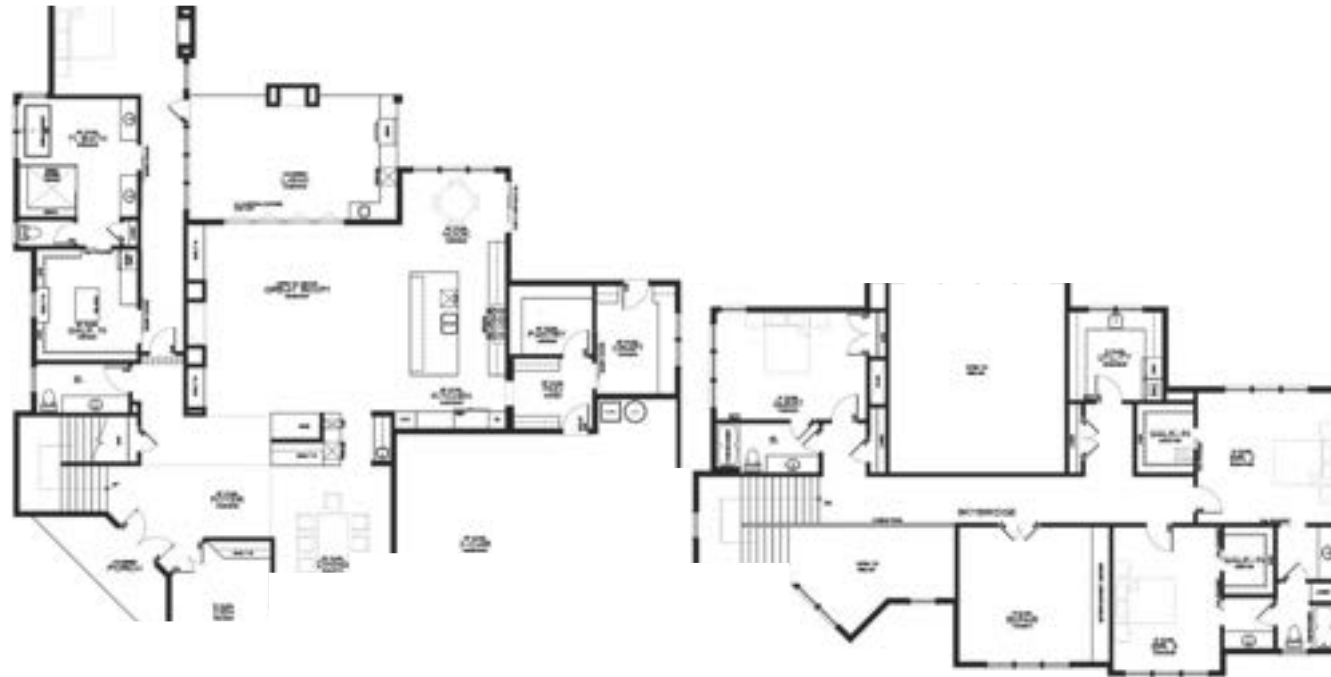

THREE GORGEOUS LOTS IN THE HEART OF LAKE OSWEGO

Lot sizes range from 25,005 sq ft - 31,492 sq ft
Approximately 4,500 sq ft - 6,000+ sq ft homes

Photos are 3D renderings, and are for inspirational purposes
only. Price is subject to change.

WELCOME HOME TO GOODALL

Located in in one of Lake
Oswego's most desirable
neighborhoods. With Elite
Homes, you choose your home
design, the design that fits you
best. Whether it's the Modern
Farmhouse, Neuve
Contemporary, or our NW
Prairie custom homes, we have
you covered.

Your Home, Your Dream, Your
Way.