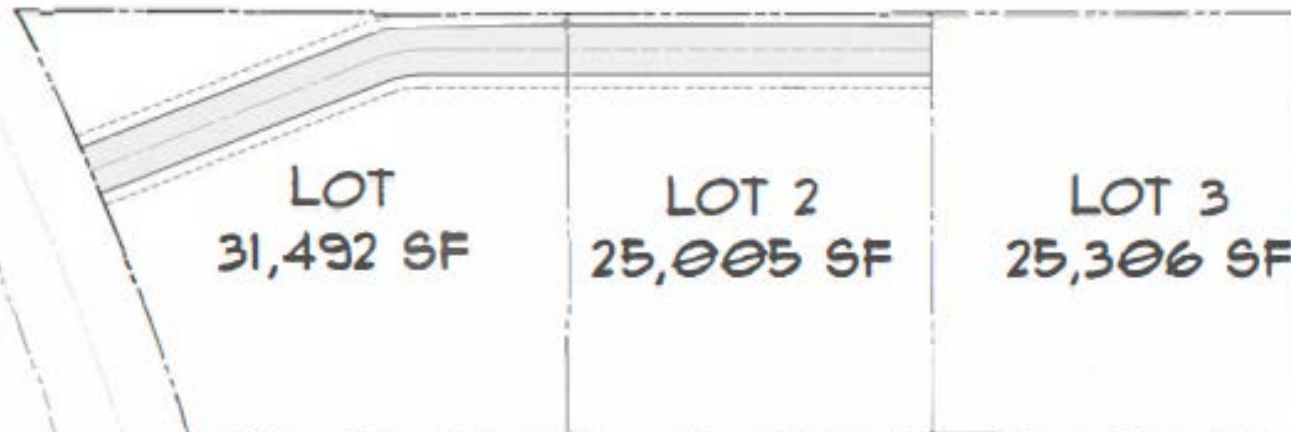

THREE GORGEOUS LOTS IN THE HEART OF LAKE OSWEGO

Lot sizes range from 25,005 sq ft - 31,492 sq ft
Approximately 4,500 sq ft - 6,000+ sq ft homes

Photos are 3D renderings, and are for inspirational purposes
only. Price is subject to change.

WELCOME HOME TO GOODALL

Located in in one of Lake
Oswego's most desirable
neighborhoods. With Elite
Homes, you choose your home
design, the design that fits you
best. Whether it's the Modern
Farmhouse, Neuve
Contemporary, or our NW
Prairie custom homes, we have
you covered.

Your Home, Your Dream, Your
Way.